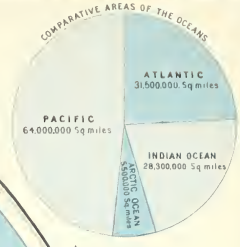

This projection strikes a mean between Mercator's and Mollweide's. It has neither the great exaggeration of land areas towards the Pole of the former, nor the excessive angular distortion of the latter.

COVERING OF A 2 1/2 INCH WORLD GLOBE IN GORES

Note.—These gores are designed to be cut out and mounted on a Globe 2 1/2 inches in diameter which they will exactly cover.

The Figures on the Co-Tidal Lines denote the total number of hours from the starting point of the tide in the South-Eastern Pacific. Coasts with a Tidal Range of Ten Feet and over shown thus

The Drainage Areas are coloured according to the Oceans into which they drain. Inland Drainage Areas shown White

imuthal
projection

Mollweide's Equal-Area Projection

VOLCANOES, ETC.

- Active Volcanoes
- Extinct Volcanoes
- Solfataras
- Mud Volcanoes
- ⊕ Geysers

MAGNETIC VARIATION, 1932

■ West of True North
■ East of True North

Note to Ocean Currents

Warm Currents Cold Currents
 direction of the currents is shown by the arrows.
 thickness of the arrows indicates by the number of strokes
 mean speed of the water drift in an hour.
 thick strokes above indicate the number of nautical miles.
 thin strokes below indicate the number of quarters of a mile.
 → 1 mile → 2 miles → 3 miles
 → 1/4 → 2/4 → 3/4